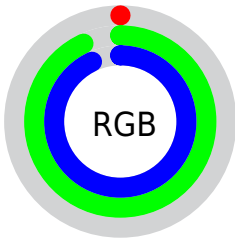

Distribution

- Red (0%)
- Green (93%)
- Blue (93%)