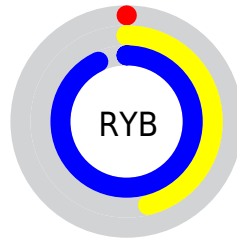

- Red (0%)
- Yellow (46%)
- Blue (93%)