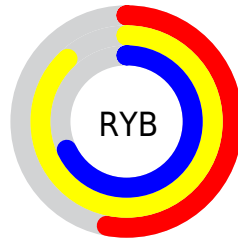

- Red (53%)
- Yellow (88%)
- Blue (68%)