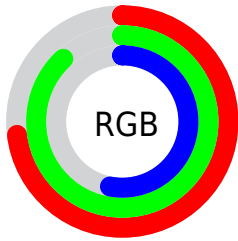

Distribution

- Red (73%)
- Green (88%)
- Blue (53%)