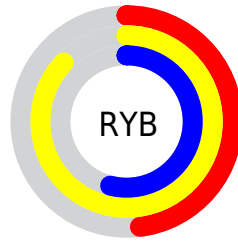

- Red (48%)
- Yellow (87%)
- Blue (54%)