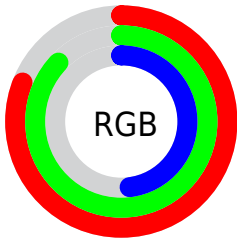

Distribution

- Red (81%)
- Green (87%)
- Blue (48%)