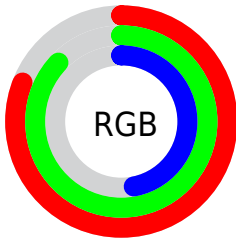

Distribution

- Red (81%)
- Green (87%)
- Blue (47%)