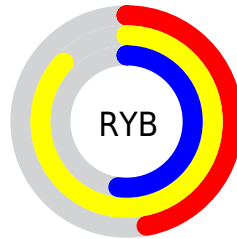

- Red (47%)
- Yellow (87%)
- Blue (52%)