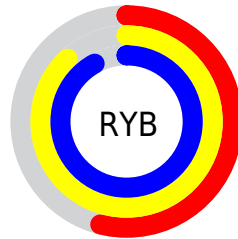

## Conversions Part 2

<b>Format</b>	<b>Color</b>
<b>RYB</b>	137, 224, 234
Decimal	9038484
CIELab	85.00, -46.05, 33.05
CIELCh	85, 56.681, 144.336
Yxy	66.0070, 0.3009, 0.4427
Android (android.graphics.Color)	4287228564 (0xFF89EA94)
YUV	195.1930, -23.2661, -51.0353
Hunter-Lab	81.2447, -43.6171, 28.9744

# Details

The CIELCh color **85, 56.681, 144.336** is a light color, and the websafe version is hex **99FF99**. A complement of this color would be **70, 56.592, 330.159**, and the grayscale version is **79, 0.010, 296.813**.

A 20% lighter version of the original color is **95, 34.504, 147.064**, and **65, 56.962, 144.132** is the 20% darker color. If you saturate the color by 10%, you get **84, 69.376, 143.177**, and if you desaturate by 10%, it is **86, 43.329, 145.351**.

# Distribution

- Red (54%)
- Green (92%)
- Blue (58%)

- Red (54%)
- Yellow (88%)
- Blue (92%)

- Cyan (42%)
- Magenta (0%)
- Yellow (37%)
- Black (8%)

- Cyan (46%)
- Magenta (8%)
- Yellow (42%)