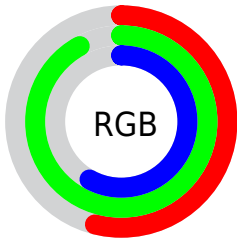

Distribution

- Red (54%)
- Green (92%)
- Blue (58%)