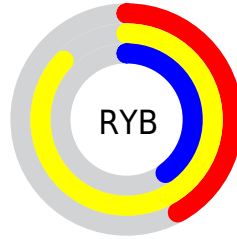

# Details

The CIELCh color **85, 57.380, 103.126** is a light color, and the websafe version is hex **CCCC66**. A complement of this color would be **50, 66.180, 296.774**, and the grayscale version is **83, 0.010, 296.813**.

A 20% lighter version of the original color is **98, 48.795, 106.446**, and **65, 57.081, 103.161** is the 20% darker color. If you saturate the color by 10%, you get **85, 66.494, 102.252**, and if you desaturate by 10%, it is **86, 47.393, 104.076**.

# Distribution

Red (87%)

Green (85%)

Blue (40%)

Red (42%)

Yellow (87%)

Blue (40%)

Cyan (0%)