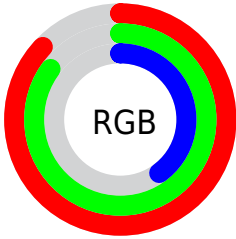

Distribution

Red (87%)

Green (85%)

Blue (40%)