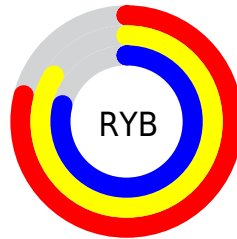

- Red (79%)
- Yellow (84%)
- Blue (79%)