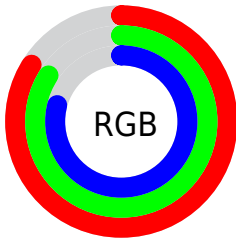

Distribution

- Red (84%)
- Green (84%)
- Blue (79%)