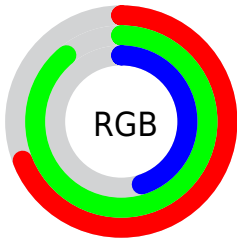

Distribution

- Red (69%)
- Green (89%)
- Blue (45%)