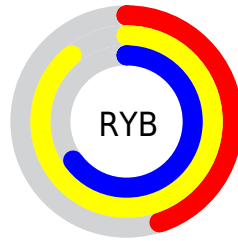

- Red (45%)
- Yellow (89%)
- Blue (65%)