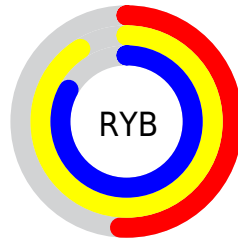

- Red (51%)
- Yellow (91%)
- Blue (83%)