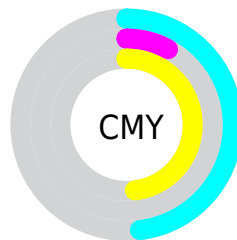

# Details

The CIELCh color **85, 64.570, 140.784** is a light color, and the websafe version is hex **99FF99**. A complement of this color would be **69, 64.415, 326.486**, and the grayscale version is **78, 0.009, 296.813**.

A 20% lighter version of the original color is **94, 42.244, 140.803**, and **65, 64.518, 140.748** is the 20% darker color. If you saturate the color by 10%, you get **84, 77.899, 139.710**, and if you desaturate by 10%, it is **86, 50.319, 141.761**.

# Distribution

- Red (52%)
- Green (92%)
- Blue (52%)

- Red (52%)
- Yellow (92%)
- Blue (92%)

- Cyan (43%)
- Magenta (0%)
- Yellow (44%)
- Black (8%)

- Cyan (48%)
- Magenta (8%)
- Yellow (48%)

# Brightness & Saturation Gradients

These gradients show how the CIELCh color 85, 64.570, 140.784 changes by changing the brightness by 10 percent. The first figure shows a shift by +10% for each color and the second figure -10%.