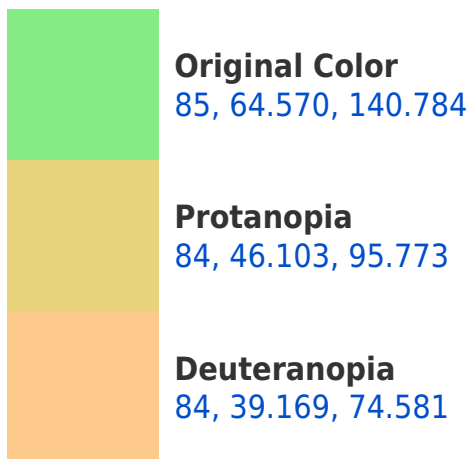

# Black Background

This preview shows how the CIELCh color 85, 64.570, 140.784 looks on a black background.

## Background

This preview shows how black text looks on a background with the CIELCh color 85, 64.570, 140.784.

This preview shows how white text looks on a background with the CIELCh color 85, 64.570, 140.784.

## Dichromacy

**Tritanopia**  
85, 22.746, 222.942

# Trichromacy

**Original Color**  
85, 64.570, 140.784

**Protanomaly**  
84, 49.037, 117.923

**Deuteranomaly**  
84, 39.800, 109.623

**Tritanomaly**  
85, 30.572, 170.664