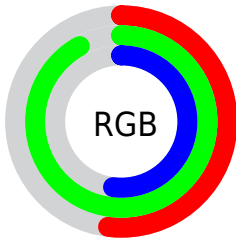

Distribution

- Red (52%)
- Green (92%)
- Blue (52%)