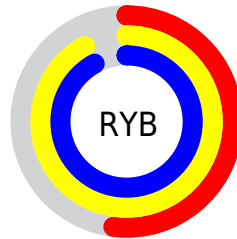

## Conversions Part 2

Format	Color
<a href="#">RYB</a>	<a href="#">132, 235, 234</a>
Decimal	<a href="#">8776580</a>
CIELab	<a href="#">85.00, -50.03, 40.82</a>
CIELCh	<a href="#">85, 64.570, 140.784</a>
Yxy	<a href="#">66.0070, 0.3069, 0.4656</a>
Android (android.graphics.Color)	<a href="#">4286966660 (0xFF85EB84)</a>
YUV	<a href="#">192.7600, -29.9547, -52.4095</a>
Hunter-Lab	<a href="#">81.2447, -46.6065, 33.3380</a>

# Details

The CIELCh color **85, 64.570, 140.784** is a light color, and the websafe version is hex **99FF99**. A complement of this color would be **69, 64.415, 326.486**, and the grayscale version is **78, 0.009, 296.813**.

A 20% lighter version of the original color is **94, 42.244, 140.803**, and **65, 64.518, 140.748** is the 20% darker color. If you saturate the color by 10%, you get **84, 77.899, 139.710**, and if you desaturate by 10%, it is **86, 50.319, 141.761**.

# Distribution

- Red (52%)
- Green (92%)
- Blue (52%)

- Red (52%)
- Yellow (92%)
- Blue (92%)

- Cyan (43%)
- Magenta (0%)
- Yellow (44%)
- Black (8%)

- Cyan (48%)
- Magenta (8%)
- Yellow (48%)