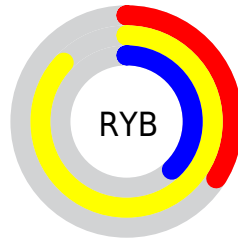

- Red (34%)
- Yellow (87%)
- Blue (38%)