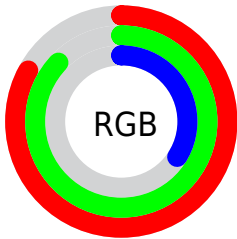

Distribution

- Red (83%)
- Green (87%)
- Blue (34%)