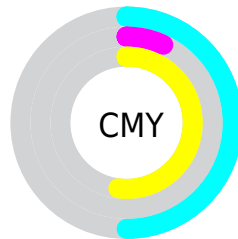

A 20% lighter version of the original color is **94, 47.880, 139.776**, and **65, 70.290, 139.783** is the 20% darker color. If you saturate the color by 10%, you get **84, 83.222, 138.762**, and if you desaturate by 10%, it is **86, 56.518, 140.768**.

# Distribution

- Red (49%)
- Green (93%)
- Blue (48%)

- Red (48%)
- Yellow (93%)
- Blue (91%)

- Cyan (47%)
- Magenta (0%)
- Yellow (48%)
- Black (7%)

- Cyan (50%)
- Magenta (7%)
- Yellow (52%)

# Brightness & Saturation Gradients

These gradients show how the CIELCh color 85, 70.416, 139.797 changes by changing the brightness by 10 percent. The first figure shows a shift by +10% for each color and the second figure -10%.