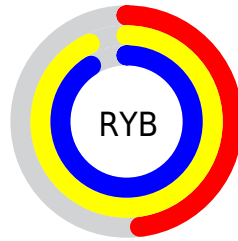

- Red (48%)
- Yellow (93%)
- Blue (91%)