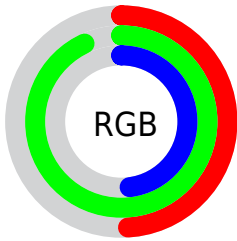

Distribution

- Red (49%)
- Green (93%)
- Blue (48%)