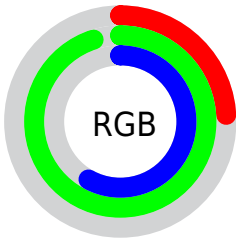

Distribution

Red (24%)

Green (95%)

Blue (58%)