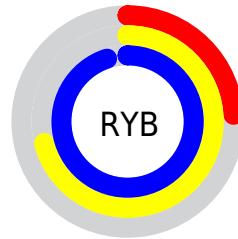

## Conversions Part 2

<b>Format</b>	<b>Color</b>
<b>RYB</b>	60, 182, 241
Decimal	3994004
CIELab	85.00, -64.87, 32.44
CIELCh	85, 72.535, 153.430
Yxy	66.0070, 0.2696, 0.4603
Android (android.graphics.Color)	4282184084 (0xFF3CF194)
YUV	176.2790, -13.9415, -101.9767
Hunter-Lab	81.2447, -57.2344, 28.6155

# Details

The CIELCh color **85, 72.535, 153.430** is a light color, and the websafe version is hex **33FF99**. The color can be described as light washed spring green. A complement of this color would be **56, 74.557, 353.074**, and the grayscale version is **72, 0.009, 296.813**.

A 20% lighter version of the original color is **92, 48.446, 162.787**, and **66, 67.617, 150.431** is the 20% darker color. If you saturate the color by 10%, you get **85, 79.149, 151.387**, and if you desaturate by 10%, it is **86, 64.924, 155.257**.

# Distribution

Red (24%)

Green (95%)

Blue (58%)

Red (24%)

Yellow (71%)

Blue (95%)

Cyan (75%)