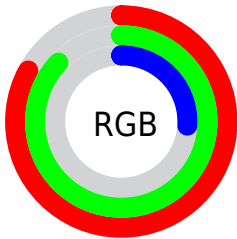

Distribution

Red (83%)

Green (87%)

Blue (26%)