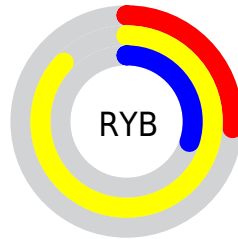

## Conversions Part 2

Format	Color
<a href="#">RYB</a>	<a href="#">67, 221, 77</a>
Decimal	<a href="#">13884739</a>
CIELab	<a href="#">85.00, -21.82, 70.33</a>
CIELCh	<a href="#">85, 73.635, 107.240</a>
Yxy	<a href="#">66.0070, 0.3983, 0.4889</a>
Android (android.graphics.Color)	<a href="#">4292074819 (0xFFD3DD43)</a>
YUV	<a href="#">200.4540, -65.7928, 9.2488</a>
Hunter-Lab	<a href="#">81.2447, -24.0469, 45.7594</a>

# Details

The CIELCh color **85, 73.635, 107.240** is a light color, and the websafe version is hex **CCCC33**. The color can be described as light muted yellow. A complement of this color would be **39, 91.523, 302.780**, and the grayscale version is **81, 0.010, 296.813**.

A 20% lighter version of the original color is **98, 63.989, 105.281**, and **65, 70.587, 107.622** is the 20% darker color. If you saturate the color by 10%, you get **85, 80.403, 106.874**, and if you desaturate by 10%, it is **85, 65.117, 107.809**.

# Distribution

Red (83%)

Green (87%)

Blue (26%)

Red (26%)

Yellow (87%)

Blue (30%)

Cyan (5%)