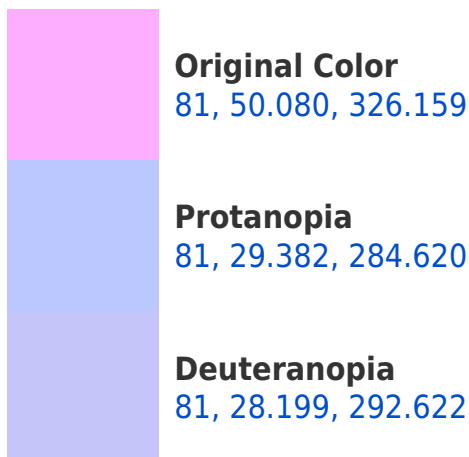

# Black Background

This preview shows how the CIELCh color 81, 50.046, 326.153 looks on a black background.

## Background

This preview shows how black text looks on a background with the CIELCh color 81, 50.046, 326.153.

This preview shows how white text looks on a background with the CIELCh color 81, 50.046, 326.153.

## Dichromacy

**Tritanopia**  
81, 24.458, 4.012

# Trichromacy

**Original Color**  
81, 50.080, 326.159

**Protanomaly**  
81, 34.841, 303.906

**Deuteranomaly**  
81, 34.549, 309.174

**Tritanomaly**  
81, 31.986, 343.423