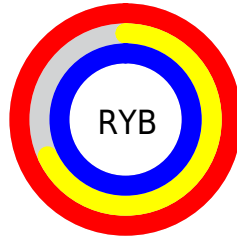

## Conversions Part 2

<b>Format</b>	<b>Color</b>
<a href="#">RYB</a>	<a href="#">254, 174, 254</a>
Decimal	<a href="#">16690942</a>
CIELab	<a href="#">81.00, 41.56, -27.87</a>
CIElCh	<a href="#">81, 50.046, 326.153</a>
Yxy	<a href="#">58.4711, 0.3164, 0.2505</a>
Android (android.graphics.Color)	<a href="#">4294881022</a> ( <a href="#">0xFFFEAEFE</a> )
YUV	<a href="#">207.0400, 23.1513, 41.1839</a>
Hunter-Lab	<a href="#">76.4664, 38.5805, -24.8632</a>

# Details

The CIELCh color  $81, 50.046, 326.153$  is a light color, and the websafe version is hex `FF99FF`. A complement of this color would be  $93, 50.064, 142.180$ , and the grayscale version is  $83, 0.010, 296.813$ .

# Distribution

- Red (100%)
- Green (68%)
- Blue (100%)

- Red (100%)
- Yellow (68%)
- Blue (100%)

- Cyan (0%)
- Magenta (31%)
- Yellow (0%)
- Black (0%)

- Cyan (0%)
- Magenta (32%)
- Yellow (0%)