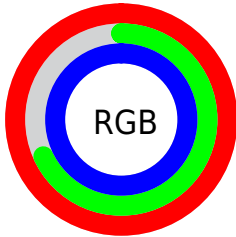

Distribution

- Red (100%)
- Green (68%)
- Blue (100%)