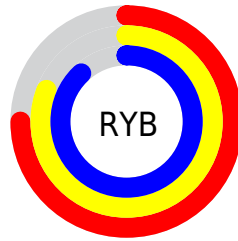

# Details

The CIELCh color `85, 9.481, 225.345` is a light color, and the websafe version is hex `CCCCCC`. A complement of this color would be `82, 10.379, 43.891`, and the grayscale version is `84, 0.010, 296.813`.

A 20% lighter version of the original color is `100, 2.081, 199.592`, and `65, 9.568, 226.587` is the 20% darker color. If you saturate the color by 10%, you get `82, 15.483, 226.083`, and if you desaturate by 10%, it is `88, 3.101, 224.885`.

# Distribution

Red (75%)

Green (85%)

Blue (88%)

Red (75%)

Yellow (81%)

Blue (88%)

Cyan (15%)