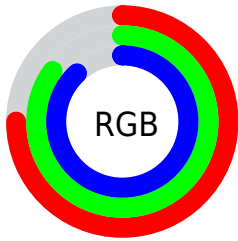

Distribution

Red (75%)

Green (85%)

Blue (88%)