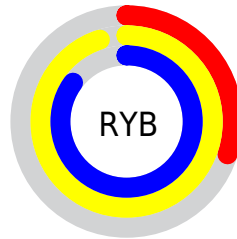

- Red (30%)
- Yellow (95%)
- Blue (85%)