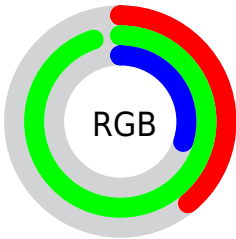

Distribution

- Red (39%)
- Green (95%)
- Blue (30%)