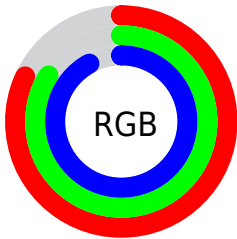

Distribution

- Red (82%)
- Green (84%)
- Blue (92%)