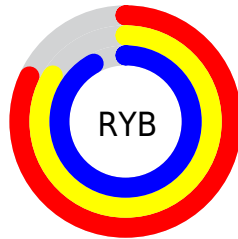

- Red (82%)
- Yellow (84%)
- Blue (92%)