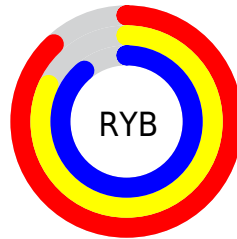

# Details

The CIELCh color `86, 10.910, 320.135` is a light color, and the websafe version is hex `CCCCCC`. A complement of this color would be `89, 10.858, 139.446`, and the grayscale version is `87, 0.010, 296.813`.

A 20% lighter version of the original color is `100, 0.012, 296.813`, and `66, 10.834, 319.928` is the 20% darker color. If you saturate the color by 10%, you get `80, 24.930, 320.607`, and if you desaturate by 10%, it is `92, 2.888, 139.788`.

# Distribution

Red (88%)

Green (82%)

Blue (89%)

Red (88%)

Yellow (82%)

Blue (89%)

Cyan (1%)