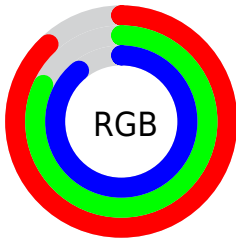

Distribution

Red (88%)

Green (82%)

Blue (89%)