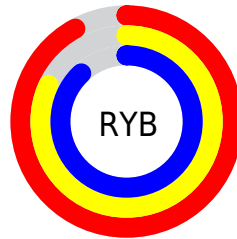

A 20% lighter version of the original color is  $100, 0.012, 296.813$ , and  $66, 12.362, 338.454$  is the 20% darker color. If you saturate the color by 10%, you get  $80, 24.137, 339.562$ , and if you desaturate by 10%, it is  $92, 1.253, 337.678$ .

# Distribution

Red (92%)

Green (82%)

Blue (88%)

Red (92%)

Yellow (82%)

Blue (88%)

Cyan (0%)