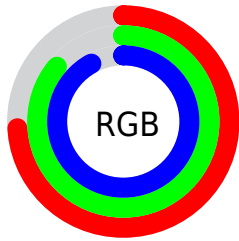

Distribution

- Red (74%)
- Green (86%)
- Blue (92%)