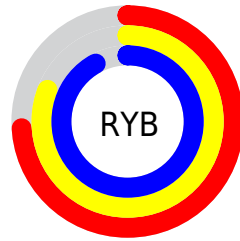

- Red (74%)
- Yellow (81%)
- Blue (92%)