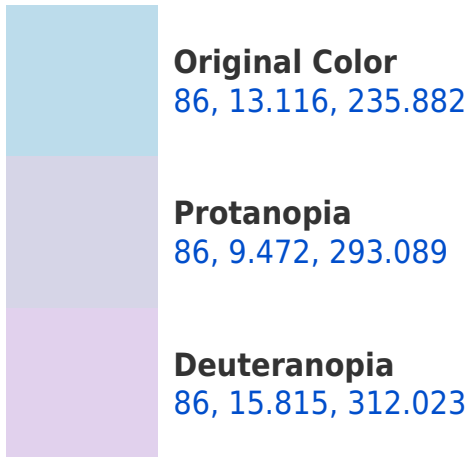

# Black Background

This preview shows how the CIELCh color 86, 13.116, 235.882 looks on a black background.

## **Background**

This preview shows how black text looks on a background with the CIELCh color 86, 13.116, 235.882.

This preview shows how white text looks on a background with the CIELCh color 86, 13.116, 235.882.

## Dichromacy

**Tritanopia**  
86, 13.468, 240.544

# Trichromacy

**Original Color**  
86, 13.116, 235.882

**Protanomaly**  
86, 9.613, 267.745

**Deuteranomaly**  
86, 12.084, 289.563

**Tritanomaly**  
86, 13.158, 238.691