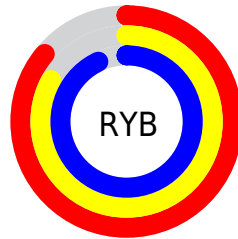

# Details

The CIELCh color `86, 13.478, 303.163` is a light color, and the websafe version is hex `CCCCCC`. A complement of this color would be `92, 13.205, 121.966`, and the grayscale version is `87, 0.010, 296.813`.

A 20% lighter version of the original color is `100, 0.012, 296.813`, and `66, 13.062, 302.723` is the 20% darker color. If you saturate the color by 10%, you get `79, 26.674, 303.827`, and if you desaturate by 10%, it is `93, 0.733, 302.494`.

# Distribution

Red (86%)

Green (83%)

Blue (93%)

Red (86%)

Yellow (83%)

Blue (93%)

Cyan (7%)