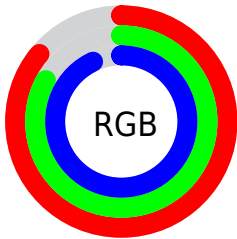

Distribution

Red (86%)

Green (83%)

Blue (93%)