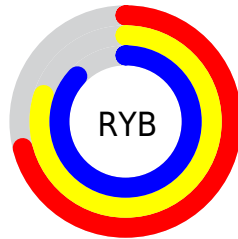

- Red (71%)
- Yellow (80%)
- Blue (87%)