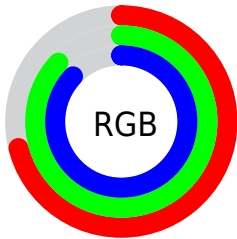

Distribution

- Red (71%)
- Green (87%)
- Blue (87%)