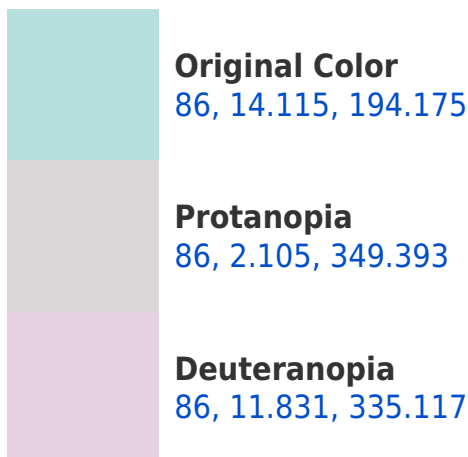

# Black Background

This preview shows how the CIELCh color 86, 14.115, 194.175 looks on a black background.

## Background

This preview shows how black text looks on a background with the CIELCh color 86, 14.115, 194.175.

This preview shows how white text looks on a background with the CIELCh color 86, 14.115, 194.175.

## Dichromacy

**Tritanopia**  
86, 14.734, 238.892

# Trichromacy

**Original Color**  
86, 14.115, 194.175

**Protanomaly**  
86, 4.262, 199.238

**Deuteranomaly**  
86, 5.260, 290.635

**Tritanomaly**  
86, 13.536, 224.039