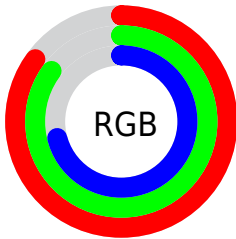

Distribution

Red (85%)

Green (85%)

Blue (71%)