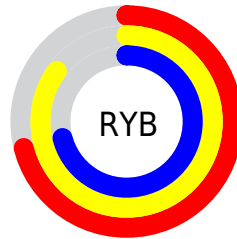

A 20% lighter version of the original color is  $100, 9.618, 109.449$ , and  $66, 19.219, 106.906$  is the 20% darker color. If you saturate the color by 10%, you get  $85, 30.217, 106.399$ , and if you desaturate by 10%, it is  $87, 8.219, 108.382$ .

# Distribution

Red (85%)

Green (85%)

Blue (71%)

Red (71%)

Yellow (85%)

Blue (71%)

Cyan (0%)