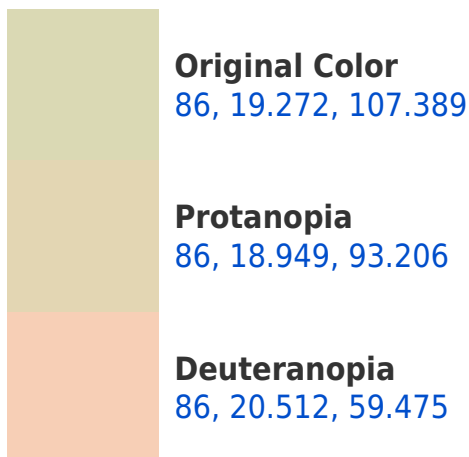

# Black Background

This preview shows how the CIELCh color 86, 19.272, 107.389 looks on a black background.

## Background

This preview shows how black text looks on a background with the CIELCh color 86, 19.272, 107.389.

This preview shows how white text looks on a background with the CIELCh color 86, 19.272, 107.389.

## Dichromacy

**Tritanopia**  
86, 9.818, 321.313

# Trichromacy

**Original Color**  
86, 19.272, 107.389

**Protanomaly**  
86, 19.089, 98.075

**Deuteranomaly**  
86, 18.714, 76.145

**Tritanomaly**  
86, 3.971, 42.755