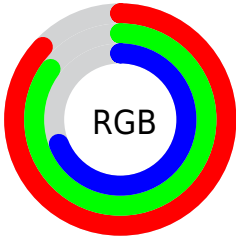

Distribution

- Red (87%)
- Green (85%)
- Blue (69%)