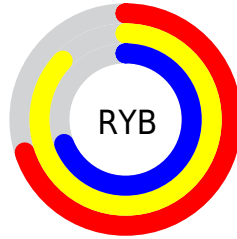

- Red (70%)
- Yellow (87%)
- Blue (69%)