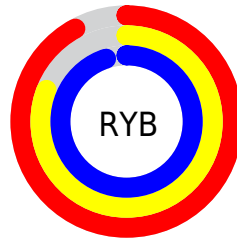

- Red (92%)
- Yellow (81%)
- Blue (95%)