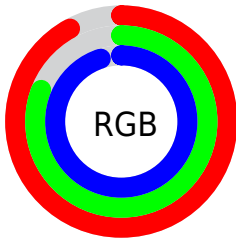

Distribution

- Red (92%)
- Green (81%)
- Blue (95%)