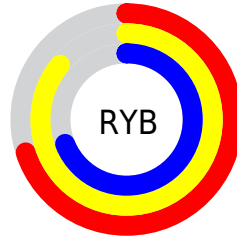

- Red (70%)
- Yellow (86%)
- Blue (69%)