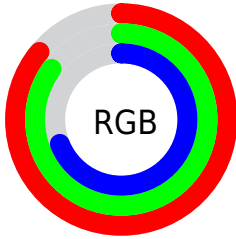

Distribution

- Red (86%)
- Green (85%)
- Blue (69%)