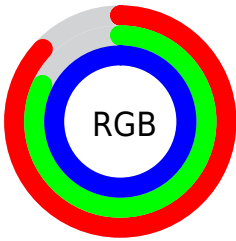

Distribution

- Red (87%)
- Green (82%)
- Blue (99%)