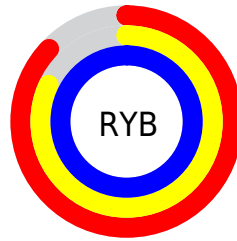

## Conversions Part 2

<b>Format</b>	<b>Color</b>
R <sub>Y</sub> B	221, 209, 253
Decimal	14537213
CIE Lab	86.00, 12.46, -19.99
CIE LCh	86, 23.558, 301.930
Yxy	67.9871, 0.2922, 0.2827
Android (android.graphics.Color)	4292727293 (0xFFDDD1FD)
YUV	217.6040, 17.4502, 2.9783
Hunter-Lab	82.4543, 7.8294, -15.8089

# Details

The CIELCh color **86, 23.558, 301.930** is a light color, and the websafe version is hex **CCCCFF**. A complement of this color would be **97, 22.748, 119.715**, and the grayscale version is **87, 0.010, 296.813**.

A 20% lighter version of the original color is **100, 0.012, 296.813**, and **66, 23.156, 302.020** is the 20% darker color. If you saturate the color by 10%, you get **78, 37.776, 302.726**, and if you desaturate by 10%, it is **94, 9.837, 301.225**.

# Distribution

- Red (87%)
- Green (82%)
- Blue (99%)

- Red (87%)
- Yellow (82%)
- Blue (99%)

- Cyan (13%)
- Magenta (17%)
- Yellow (0%)
- Black (1%)

- Cyan (13%)
- Magenta (18%)
- Yellow (1%)