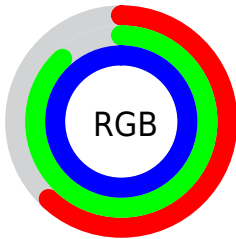

Distribution

- Red (62%)
- Green (88%)
- Blue (100%)