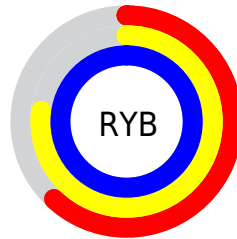

- Red (62%)
- Yellow (77%)
- Blue (100%)