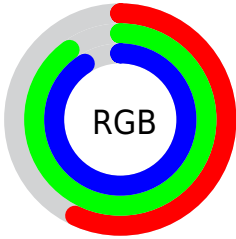

Distribution

- Red (57%)
- Green (90%)
- Blue (91%)