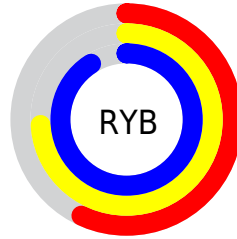

- Red (57%)
- Yellow (74%)
- Blue (91%)