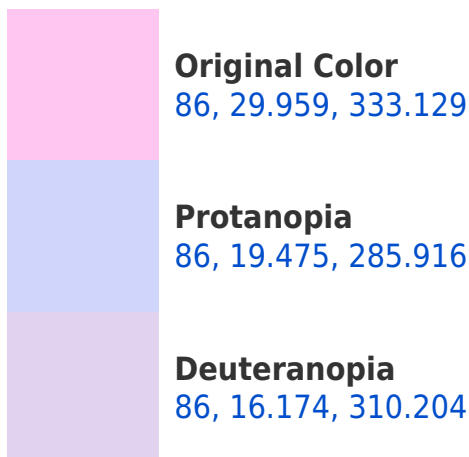

# Black Background

This preview shows how the CIELCh color 86, 29.959, 333.129 looks on a black background.

## Background

This preview shows how black text looks on a background with the CIELCh color 86, 29.959, 333.129.

This preview shows how white text looks on a background with the CIELCh color 86, 29.959, 333.129.

## Dichromacy

**Tritanopia**  
86, 19.827, 356.117

# Trichromacy

**Original Color**  
86, 29.959, 333.129

**Protanomaly**  
86, 21.405, 307.587

**Deuteranomaly**  
86, 20.796, 321.882

**Tritanomaly**  
86, 22.619, 345.987