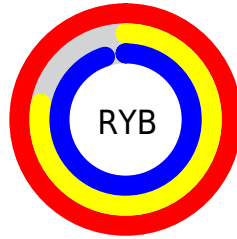

## Conversions Part 2

<b>Format</b>	<b>Color</b>
<a href="#">RYB</a>	254, 198, 241
Decimal	16697073
CIELab	86.00, 26.72, -13.54
CIELCh	86, 29.959, 333.129
Yxy	67.9871, 0.3246, 0.2861
Android (android.graphics.Color)	4294887153 (0xFFFE66F1)
YUV	219.6460, 10.5275, 30.1285
Hunter-Lab	82.4543, 22.6877, -8.7785

# Details

The CIELCh color  $86, 29.959, 333.129$  is a light color, and the websafe version is hex `FFCCFF`. A complement of this color would be  $95, 29.795, 150.062$ , and the grayscale version is  $88, 0.010, 296.813$ .

A 20% lighter version of the original color is  $100, 0.012, 296.813$ , and  $66, 29.868, 333.225$  is the 20% darker color. If you saturate the color by 10%, you get  $80, 43.499, 333.847$ , and if you desaturate by 10%, it is  $92, 16.288, 332.437$ .

# Distribution

Red (100%)

Green (78%)

Blue (95%)

Red (100%)

Yellow (78%)

Blue (95%)

Cyan (0%)