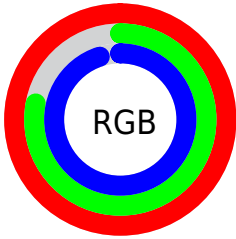

Distribution

Red (100%)

Green (78%)

Blue (95%)