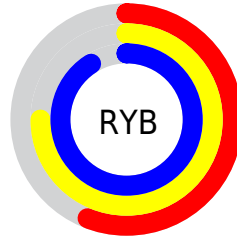

- Red (56%)
- Yellow (75%)
- Blue (91%)