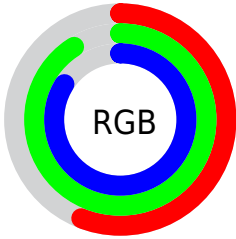

Distribution

- Red (56%)
- Green (91%)
- Blue (84%)