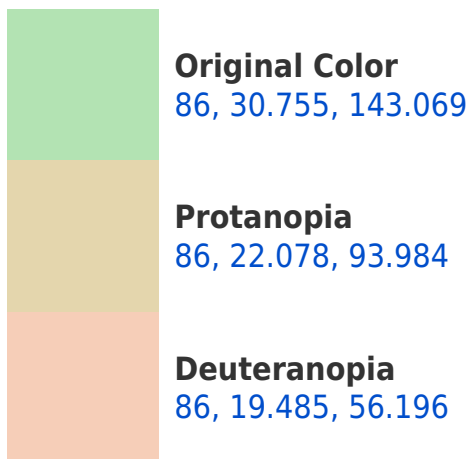

## **Background**

This preview shows how black text looks on a background with the CIELCh color 86, 30.755, 143.069.

This preview shows how white text looks on a background with the CIELCh color 86, 30.755, 143.069.

## Dichromacy

**Tritanopia**  
86, 13.569, 243.261

# Trichromacy

**Original Color**  
86, 30.755, 143.069

**Protanomaly**  
86, 23.147, 116.806

**Deuteranomaly**  
86, 16.985, 98.321

**Tritanomaly**  
86, 13.310, 184.773

# Monochromacy

**Original Color**  
86, 30.755, 143.069

**Achromatopsia**  
83, 0.010, 296.813

**Achromatomaly**  
84, 10.947, 144.005