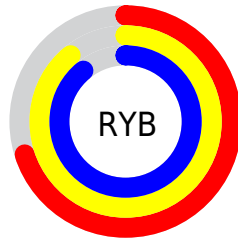

- Red (70%)
- Yellow (89%)
- Blue (89%)