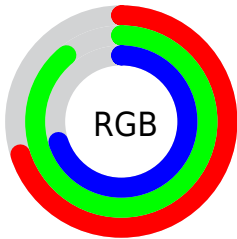

Distribution

- Red (70%)
- Green (89%)
- Blue (70%)