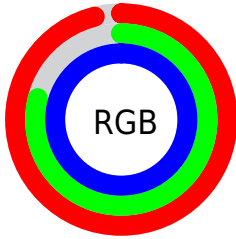

Distribution

- Red (96%)
- Green (79%)
- Blue (100%)