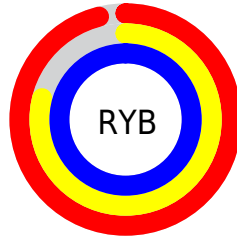

- Red (96%)
- Yellow (79%)
- Blue (100%)