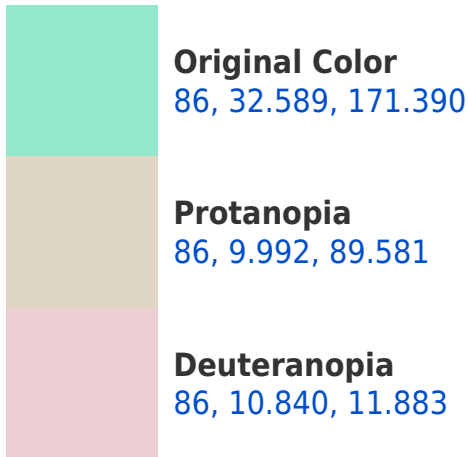

# Black Background

This preview shows how the CIELCh color 86, 32.589, 171.390 looks on a black background.

## **Background**

This preview shows how black text looks on a background with the CIELCh color 86, 32.589, 171.390.

This preview shows how white text looks on a background with the CIELCh color 86, 32.589, 171.390.

## Dichromacy

**Tritanopia**  
86, 23.964, 221.464

# Trichromacy

**Original Color**  
86, 32.589, 171.390

**Protanomaly**  
85, 14.591, 149.503

**Deuteranomaly**  
85, 6.334, 157.536

**Tritanomaly**  
86, 24.604, 200.245