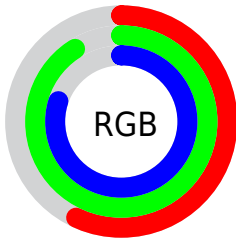

Distribution

- Red (57%)
- Green (91%)
- Blue (80%)