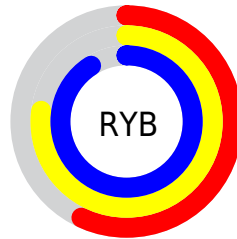

- Red (57%)
- Yellow (77%)
- Blue (91%)