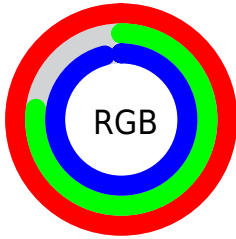

Distribution

- Red (100%)
- Green (77%)
- Blue (96%)