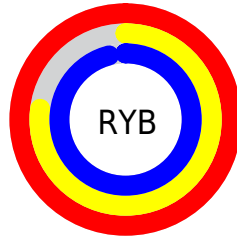

- Red (100%)
- Yellow (77%)
- Blue (96%)