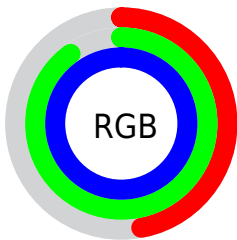

Distribution

- Red (47%)
- Green (90%)
- Blue (100%)