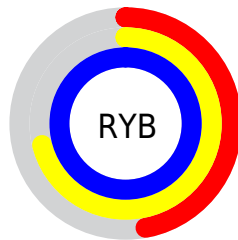

- Red (47%)
- Yellow (71%)
- Blue (100%)