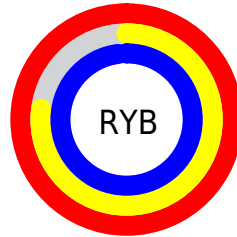

# Details

The CIELCh color **86, 34.719, 327.650** is a light color, and the websafe version is hex **FFCCFF**. A complement of this color would be **95, 34.679, 144.807**, and the grayscale version is **88, 0.010, 296.813**.

A 20% lighter version of the original color is **100, 0.630, 323.973**, and **66, 34.419, 328.032** is the 20% darker color. If you saturate the color by 10%, you get **80, 49.811, 328.226**, and if you desaturate by 10%, it is **92, 19.413, 327.065**.

# Distribution

Red (100%)

Green (77%)

Blue (98%)

Red (100%)

Yellow (77%)

Blue (98%)

Cyan (0%)