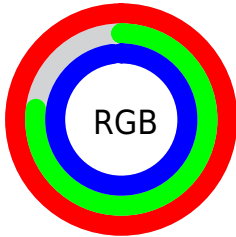

Distribution

Red (100%)

Green (77%)

Blue (98%)