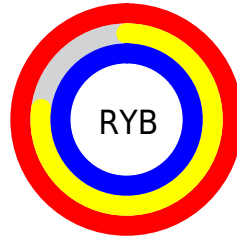

- Red (100%)
- Yellow (77%)
- Blue (99%)