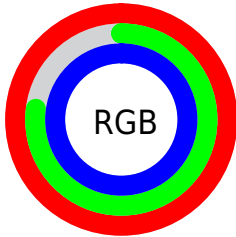

Distribution

- Red (100%)
- Green (77%)
- Blue (99%)