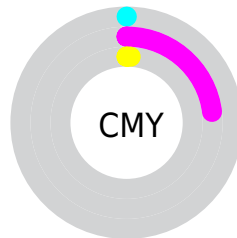

A 20% lighter version of the original color is `100, 1.250, 324.238`, and `66, 35.930, 326.966` is the 20% darker color. If you saturate the color by 10%, you get `80, 51.611, 327.091`, and if you desaturate by 10%, it is `92, 20.405, 325.972`.

# Distribution

- Red (100%)
- Green (77%)
- Blue (99%)

- Red (100%)
- Yellow (77%)
- Blue (99%)

- Cyan (0%)
- Magenta (23%)
- Yellow (1%)
- Black (0%)

- Cyan (0%)
- Magenta (23%)
- Yellow (1%)

# Brightness & Saturation Gradients

These gradients show how the CIELCh color 86, 36.169, 326.650 changes by changing the brightness by 10 percent. The first figure shows a shift by +10% for each color and the second figure -10%.