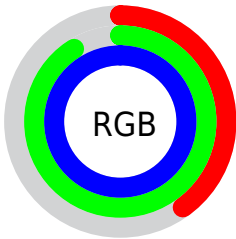

Distribution

- Red (40%)
- Green (91%)
- Blue (100%)