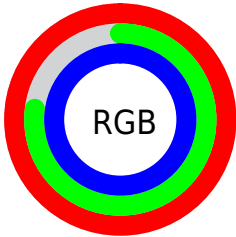

Distribution

- Red (100%)
- Green (77%)
- Blue (100%)