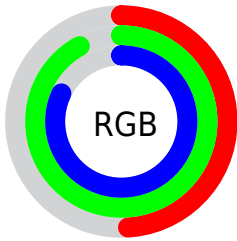

Distribution

- Red (49%)
- Green (92%)
- Blue (82%)