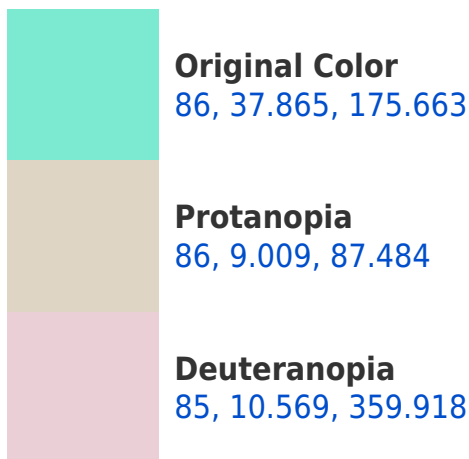

# Black Background

This preview shows how the CIELCh color 86, 37.865, 175.663 looks on a black background.

## **Background**

This preview shows how black text looks on a background with the CIELCh color 86, 37.865, 175.663.

This preview shows how white text looks on a background with the CIELCh color 86, 37.865, 175.663.

## Dichromacy

**Tritanopia**  
86, 28.910, 216.964

# Trichromacy

**Original Color**  
86, 37.865, 175.663

**Protanomaly**  
85, 16.216, 157.973

**Deuteranomaly**  
85, 8.609, 181.037

**Tritanomaly**  
86, 30.254, 199.433