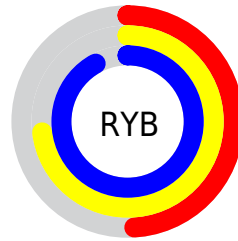

## Conversions Part 2

Format	Color
<b>RYB</b>	124, 186, 234
Decimal	8186576
CIELab	86.00, -37.76, 2.86
CIELCh	86, 37.865, 175.663
Yxy	67.9871, 0.2628, 0.3620
Android (android.graphics.Color)	4286376656 (0xFF7CEAD0)
YUV	198.1460, 4.8580, -65.0260
Hunter-Lab	82.4543, -37.4381, 7.0462

# Details

The CIELCh color **86, 37.865, 175.663** is a light color, and the websafe version is hex **99FFCC**. A complement of this color would be **65, 45.343, 6.841**, and the grayscale version is **80, 0.010, 296.813**.

A 20% lighter version of the original color is **95, 23.419, 197.974**, and **66, 37.909, 175.690** is the 20% darker color. If you saturate the color by 10%, you get **85, 44.264, 174.364**, and if you desaturate by 10%, it is **87, 30.701, 176.846**.

# Distribution

- Red (49%)
- Green (92%)
- Blue (82%)

- Red (49%)
- Yellow (73%)
- Blue (92%)

- Cyan (47%)
- Magenta (0%)
- Yellow (11%)
- Black (8%)

- Cyan (51%)
- Magenta (8%)
- Yellow (18%)