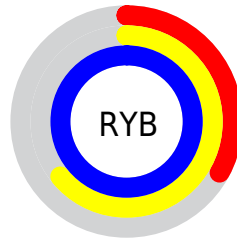

- Red (33%)
- Yellow (64%)
- Blue (99%)