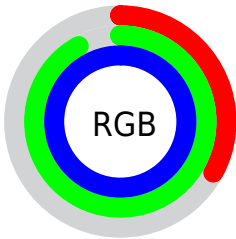

Distribution

- Red (33%)
- Green (92%)
- Blue (99%)