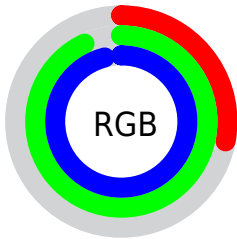

Distribution

- Red (28%)
- Green (93%)
- Blue (96%)