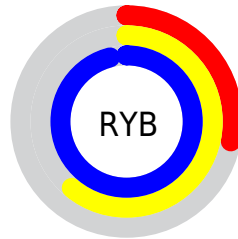

## Conversions Part 2

<b>Format</b>	<b>Color</b>
<a href="#">RYB</a>	<a href="#">71, 155, 244</a>
Decimal	<a href="#">4713716</a>
CIELab	<a href="#">86.00, -38.68, -16.10</a>
CIELCh	<a href="#">86, 41.893, 202.596</a>
Yxy	<a href="#">67.9871, 0.2298, 0.3188</a>
Android (android.graphics.Color)	<a href="#">4282903796</a> ( <a href="#">0xFF47ECF4</a> )
YUV	<a href="#">187.5770, 27.8165, -102.2380</a>
Hunter-Lab	<a href="#">82.4543, -38.1707, -11.5067</a>

# Details

The CIELCh color **86, 41.893, 202.596** is a light color, and the websafe version is hex **66FFFF**. The color can be described as light washed cyan. A complement of this color would be **57, 74.273, 32.922**, and the grayscale version is **76, 0.009, 296.813**.

A 20% lighter version of the original color is **94, 33.784, 197.342**, and **67, 37.624, 203.377** is the 20% darker color. If you saturate the color by 10%, you get **85, 44.043, 202.976**, and if you desaturate by 10%, it is **87, 38.675, 202.370**.

# Distribution

- Red (28%)
- Green (93%)
- Blue (96%)

- Red (28%)
- Yellow (61%)
- Blue (96%)

- Cyan (71%)
- Magenta (3%)
- Yellow (0%)
- Black (4%)

- Cyan (72%)
- Magenta (7%)
- Yellow (4%)