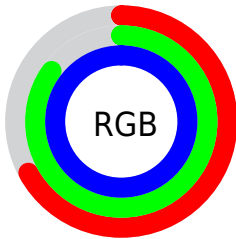

Distribution

- Red (67%)
- Green (85%)
- Blue (100%)