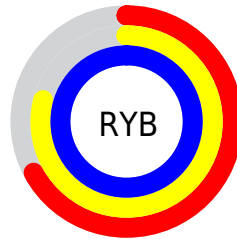

- Red (67%)
- Yellow (79%)
- Blue (100%)