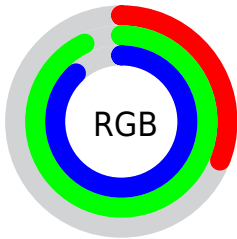

Distribution

- Red (31%)
- Green (93%)
- Blue (88%)