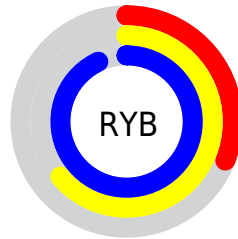

- Red (31%)
- Yellow (64%)
- Blue (93%)