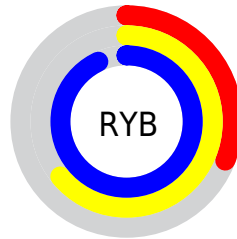

- Red (31%)
- Yellow (64%)
- Blue (93%)