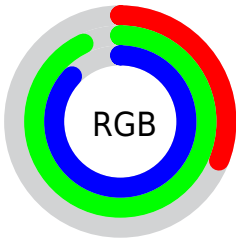

Distribution

- Red (31%)
- Green (93%)
- Blue (87%)