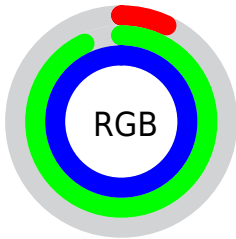

Distribution

- Red (7%)
- Green (93%)
- Blue (100%)