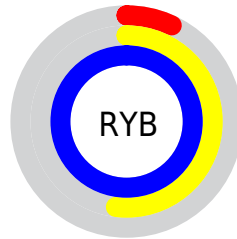

- Red (7%)
- Yellow (52%)
- Blue (100%)