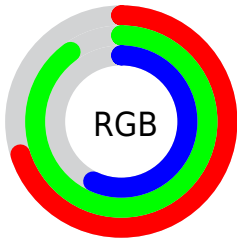

Distribution

- Red (70%)
- Green (90%)
- Blue (57%)