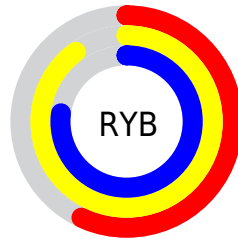

- Red (57%)
- Yellow (90%)
- Blue (77%)