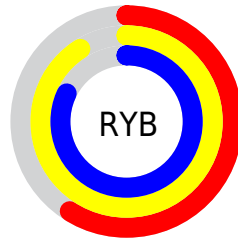

# Details

The CIELCh color **86, 47.355, 134.856** is a light color, and the websafe version is hex **CCFF99**. A complement of this color would be **70, 48.463, 318.139**, and the grayscale version is **82, 0.010, 296.813**.

A 20% lighter version of the original color is **97, 27.134, 128.877**, and **66, 47.326, 134.712** is the 20% darker color. If you saturate the color by 10%, you get **85, 60.413, 134.266**, and if you desaturate by 10%, it is **87, 33.941, 135.426**.

# Distribution

Red (67%)

Green (91%)

Blue (59%)

Red (59%)

Yellow (91%)

Blue (82%)

Cyan (26%)