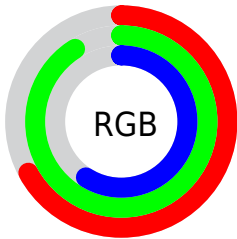

Distribution

Red (67%)

Green (91%)

Blue (59%)